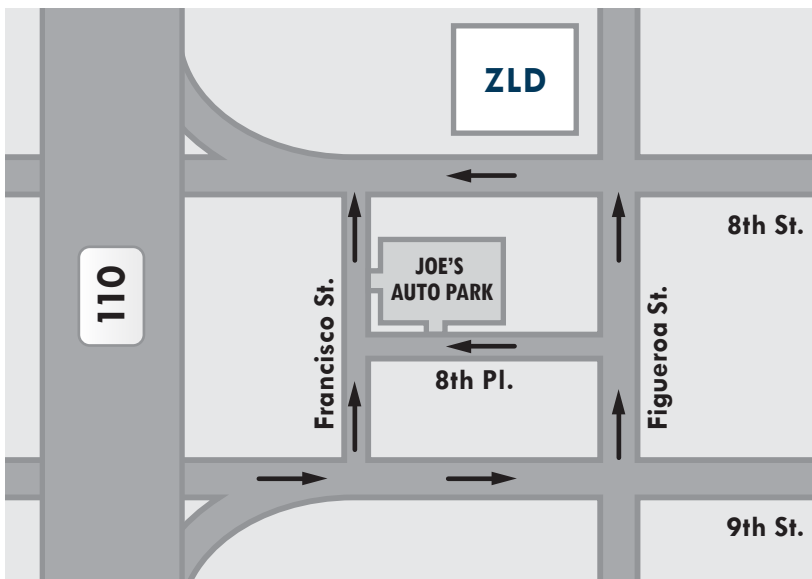

Zuber Lawler & Del Duca

LOS ANGELES OFFICES

777 S. Figueroa Street
37th Floor
Los Angeles, CA 90017

Contact us at **(213) 596-5620** if you have any questions

DIRECTIONS:

Please note Figueroa Street is a one-way street heading North.

From the 110 Freeway, exit 9th Street:

- Take immediate left onto Francisco Street
- Joe's Auto Park will be on your right
- OR
- Turn left on Figueroa Street
- Take immediate left into Smart & Final parking lot (8th Place)
- Drive forward, Joe's Auto Park will be on your right

PARKING IS AVAILABLE AT:

Joe's Auto Park
(Garage behind the Smart & Final)
832 South Francisco Street