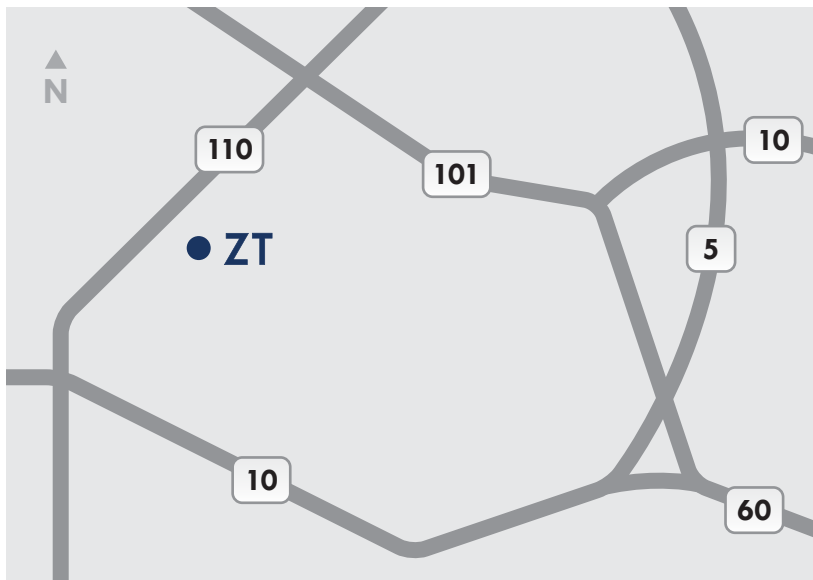

Zuber & Taillieu

LOS ANGELES OFFICES

777 S. Figueroa Street
37th Floor
Los Angeles, CA 90017

Contact us at **(213) 596-5620** if you have any questions

DIRECTIONS

Please note that Figueroa St. is a one way street heading North.

- From the 110 Freeway, exit 9th St.
- Turn left on Figueroa St.

Parking is available at Joe's Auto Park
724 S. Figueroa St.
across the street from Zuber & Taillieu.